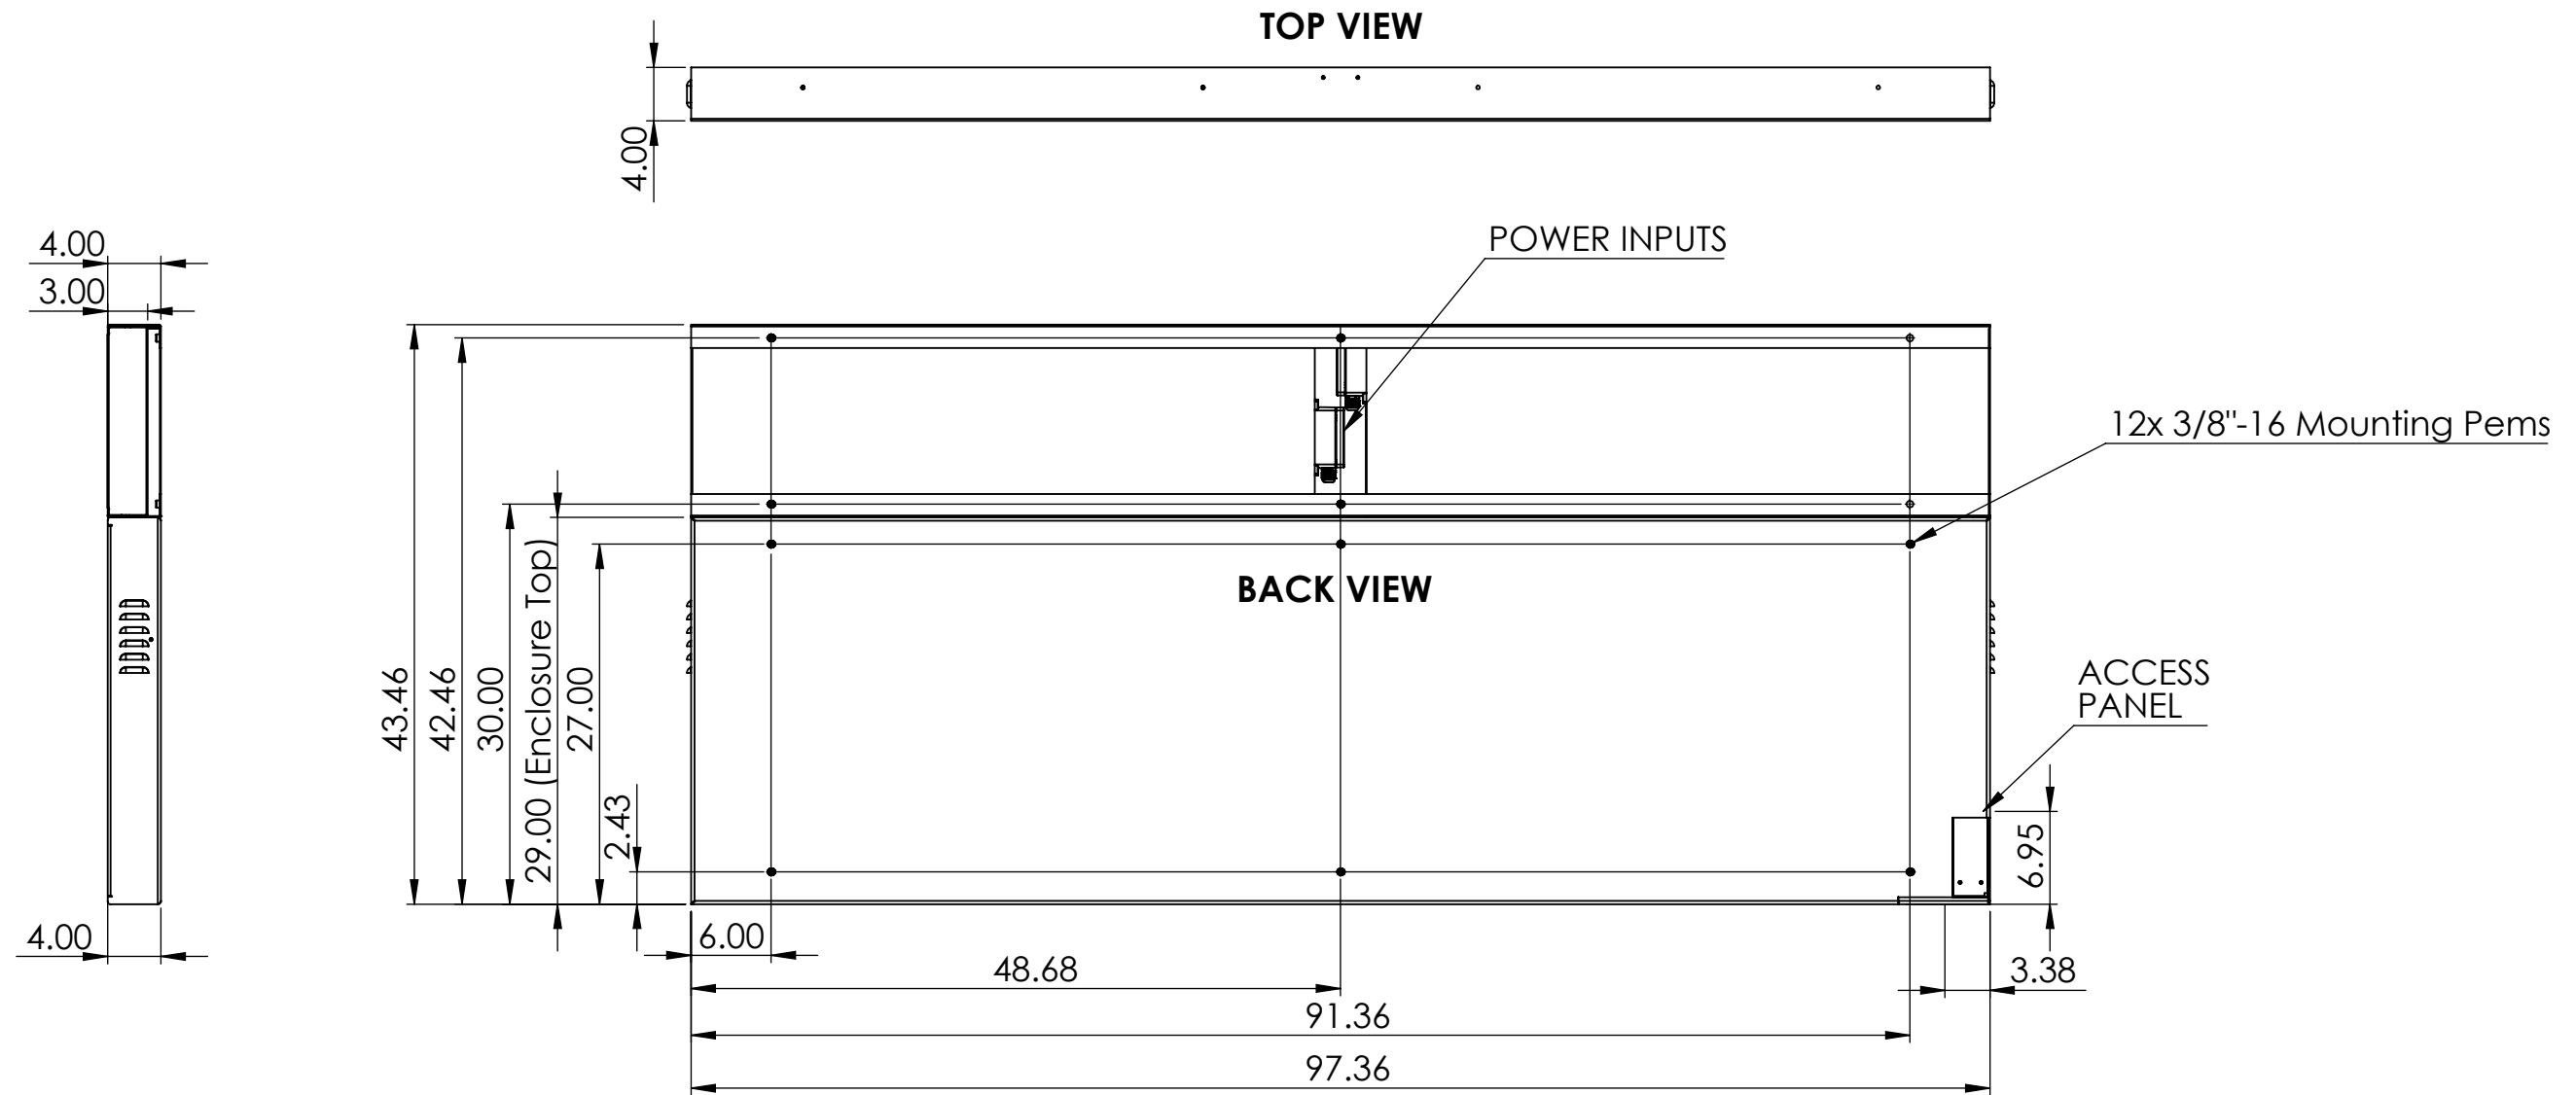

68832A and 6882LT Mounting Diagram

RACE AMERICA

105 Bonaventura Drive, San Jose, CA 95134 USA
Tel: 408-988-6188 Fax: 408-988-1603