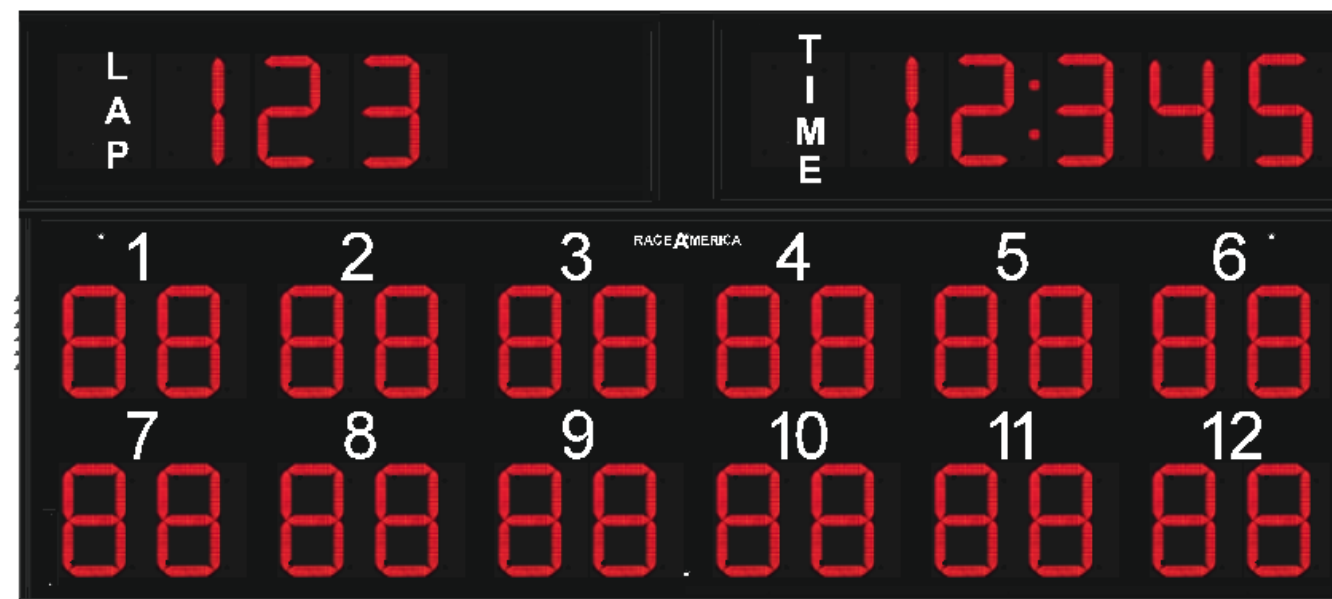

68832A and 6882LT Mounting Diagram

RACE AMERICA

105 Bonaventura Drive, San Jose, CA 95134 USA
Tel: 408-988-6188 Fax: 408-988-1603