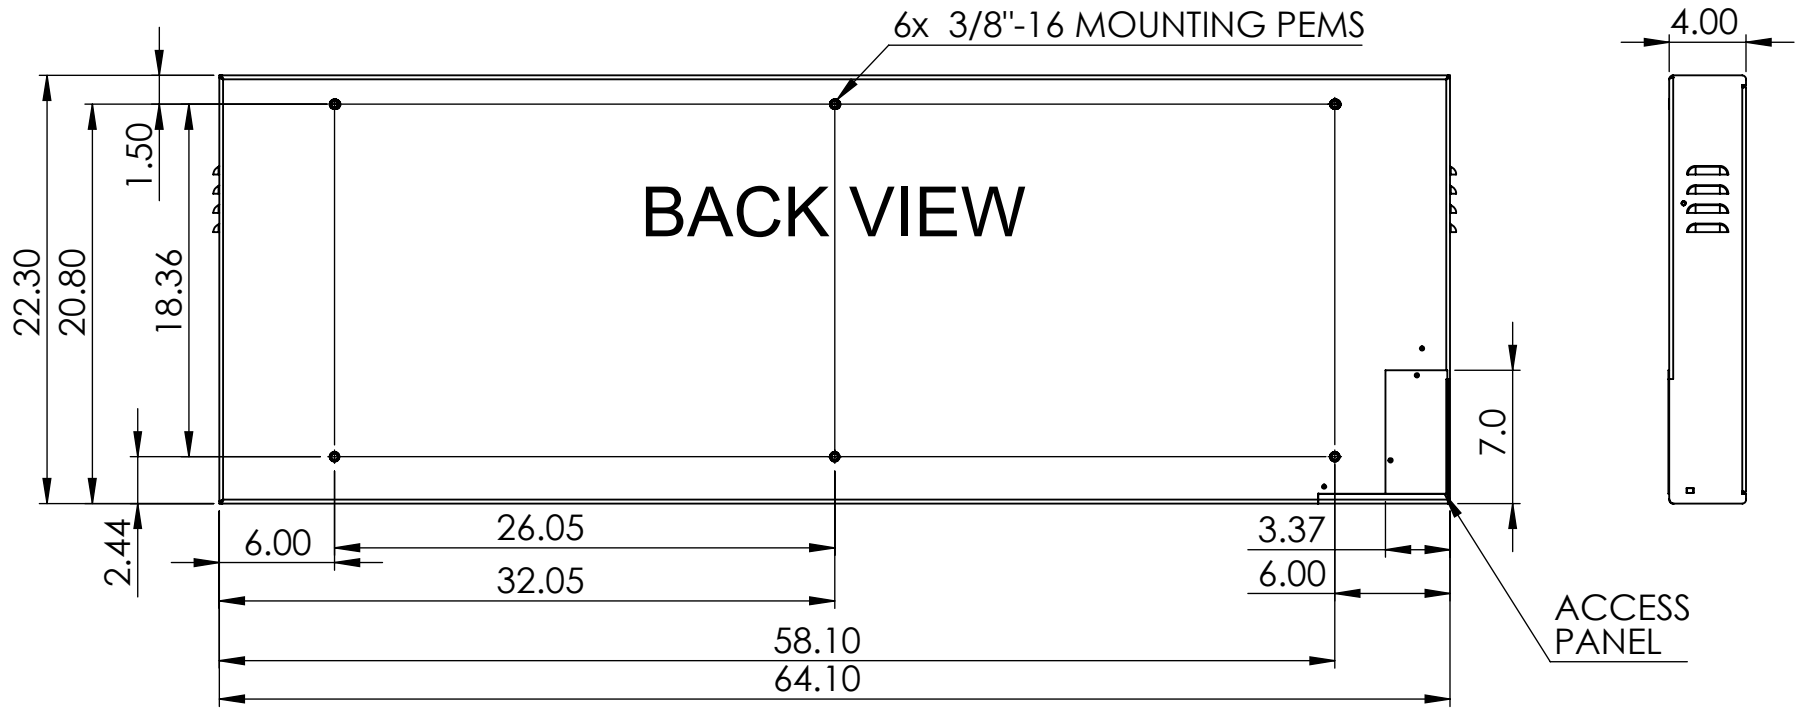

# 6790 START LIGHT ENCLOSURE MOUNTING LOCATIONS

85-5150 D

**RACE AMERICA**

105 Bonaventura Drive, San Jose, CA 95134 USA  
Tel: 408-988-6188 Fax: 408-988-1603