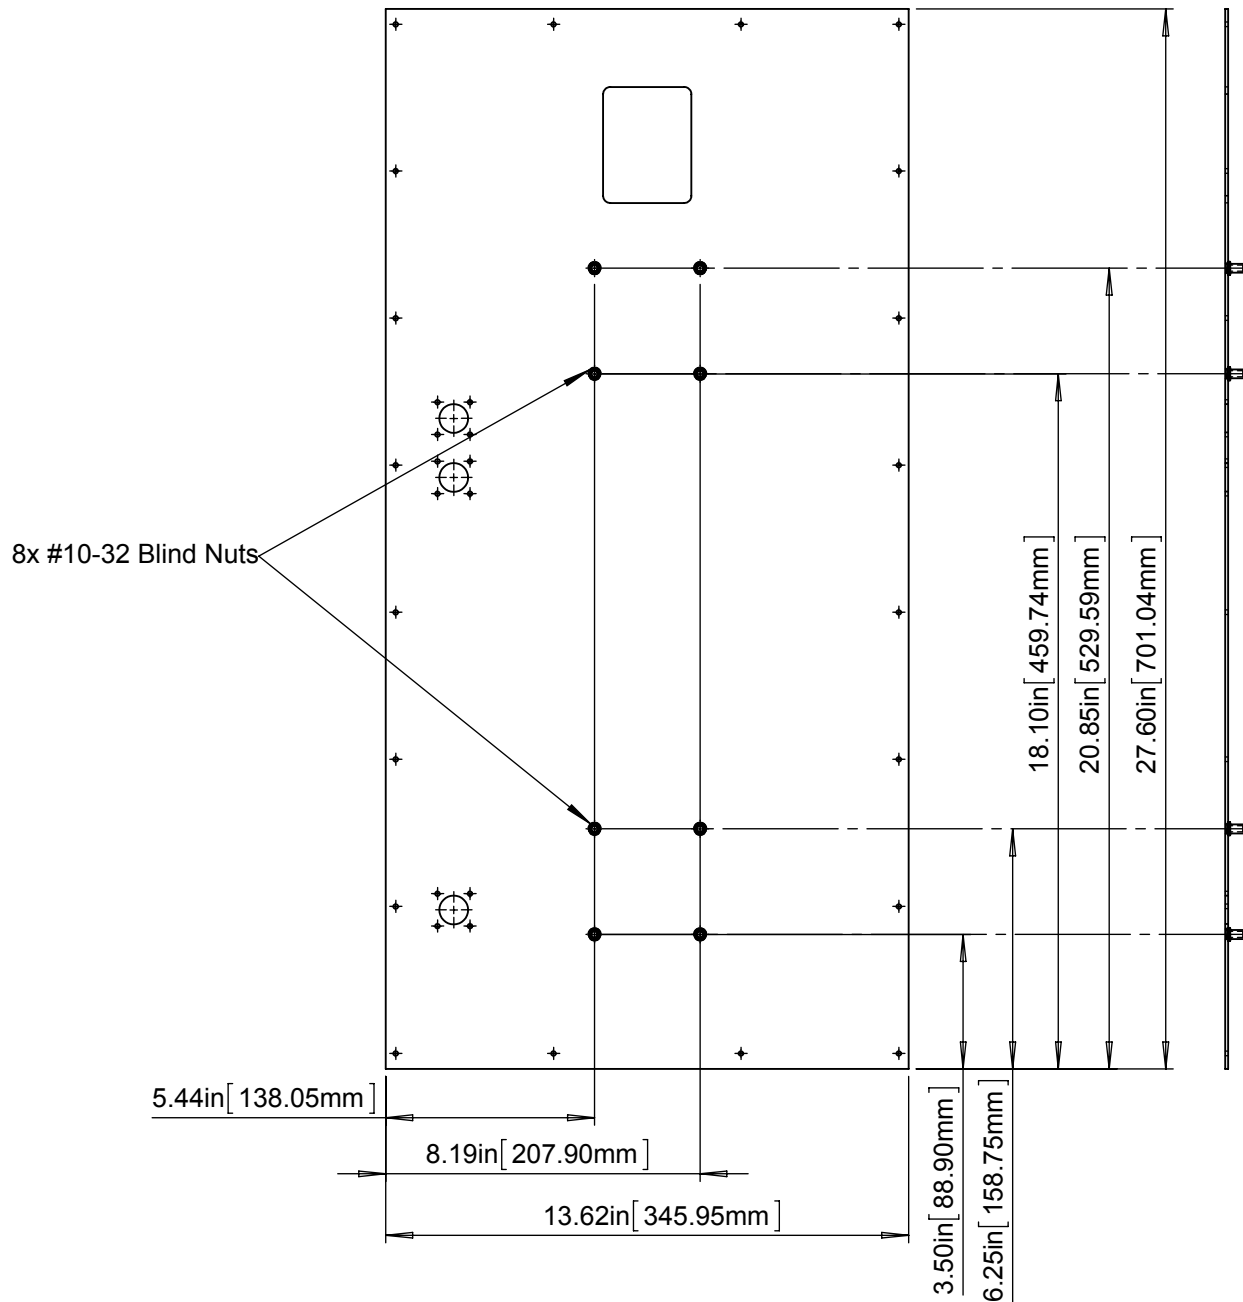

6752R MOUNTING LOCATIONS

BACK VIEW

RACE AMERICA

280 Martin Ave, Unit 1, Santa Clara, CA 95050 USA
Tel: 408-988-6188 Fax: 408-988-1603