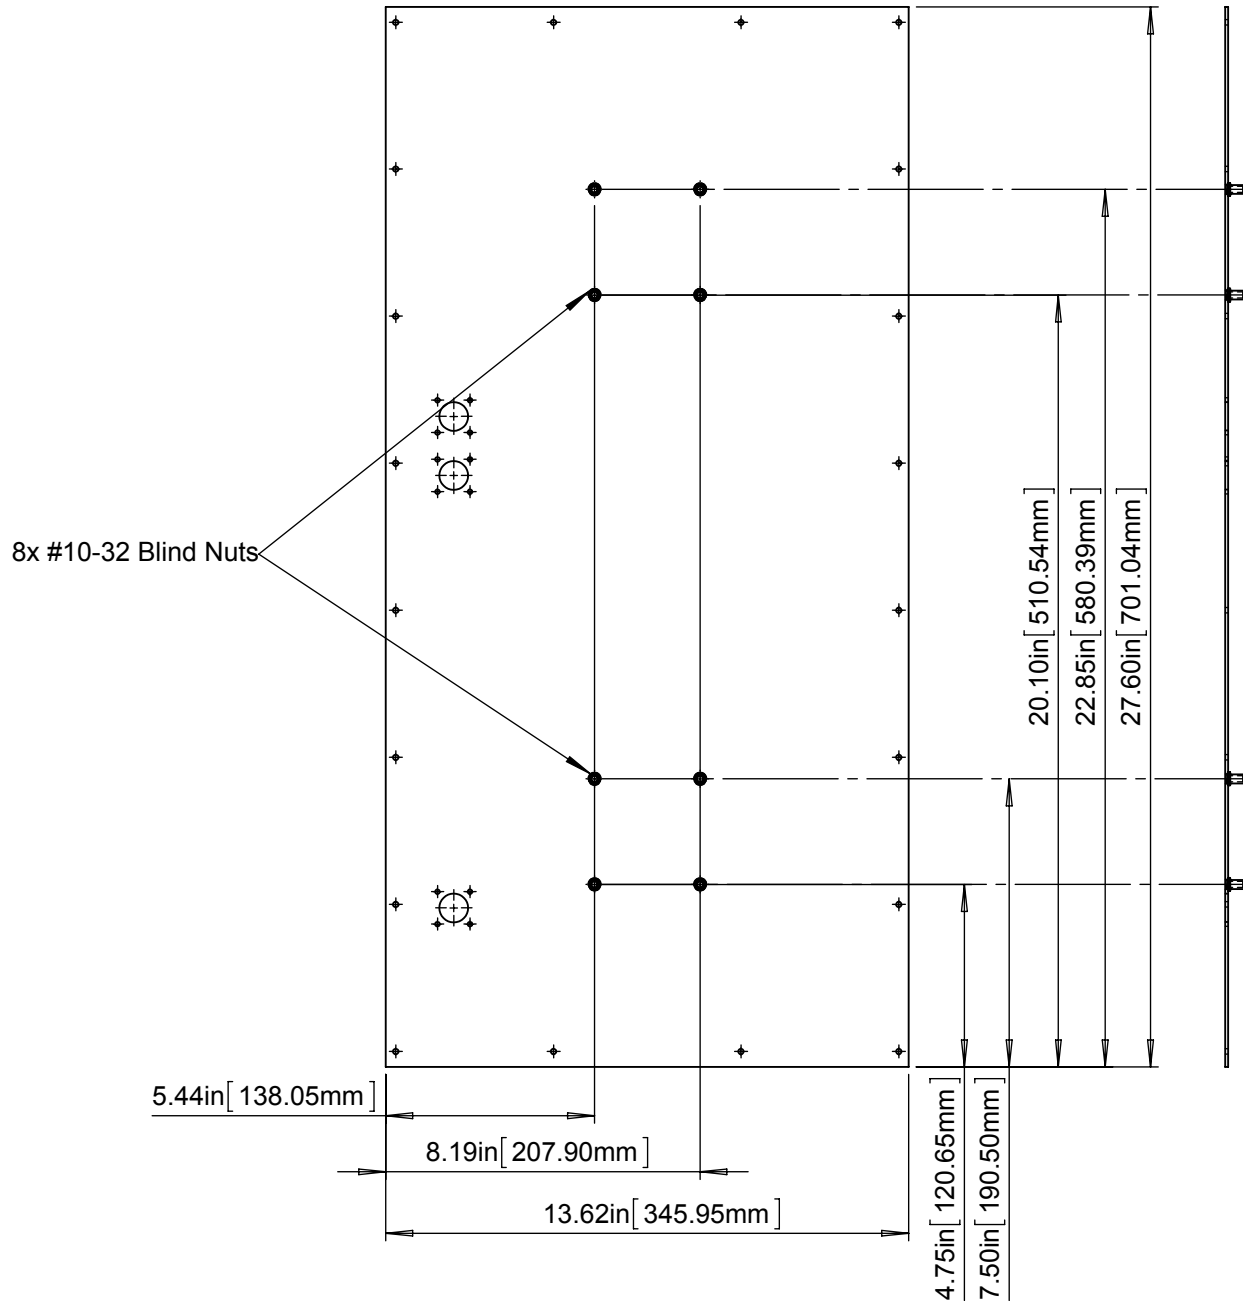

6752A MOUNTING LOCATIONS

BACK VIEW

RACE AMERICA

280 Martin Ave, Unit 1, Santa Clara, CA 95050 USA
Tel: 408-988-6188 Fax: 408-988-1603