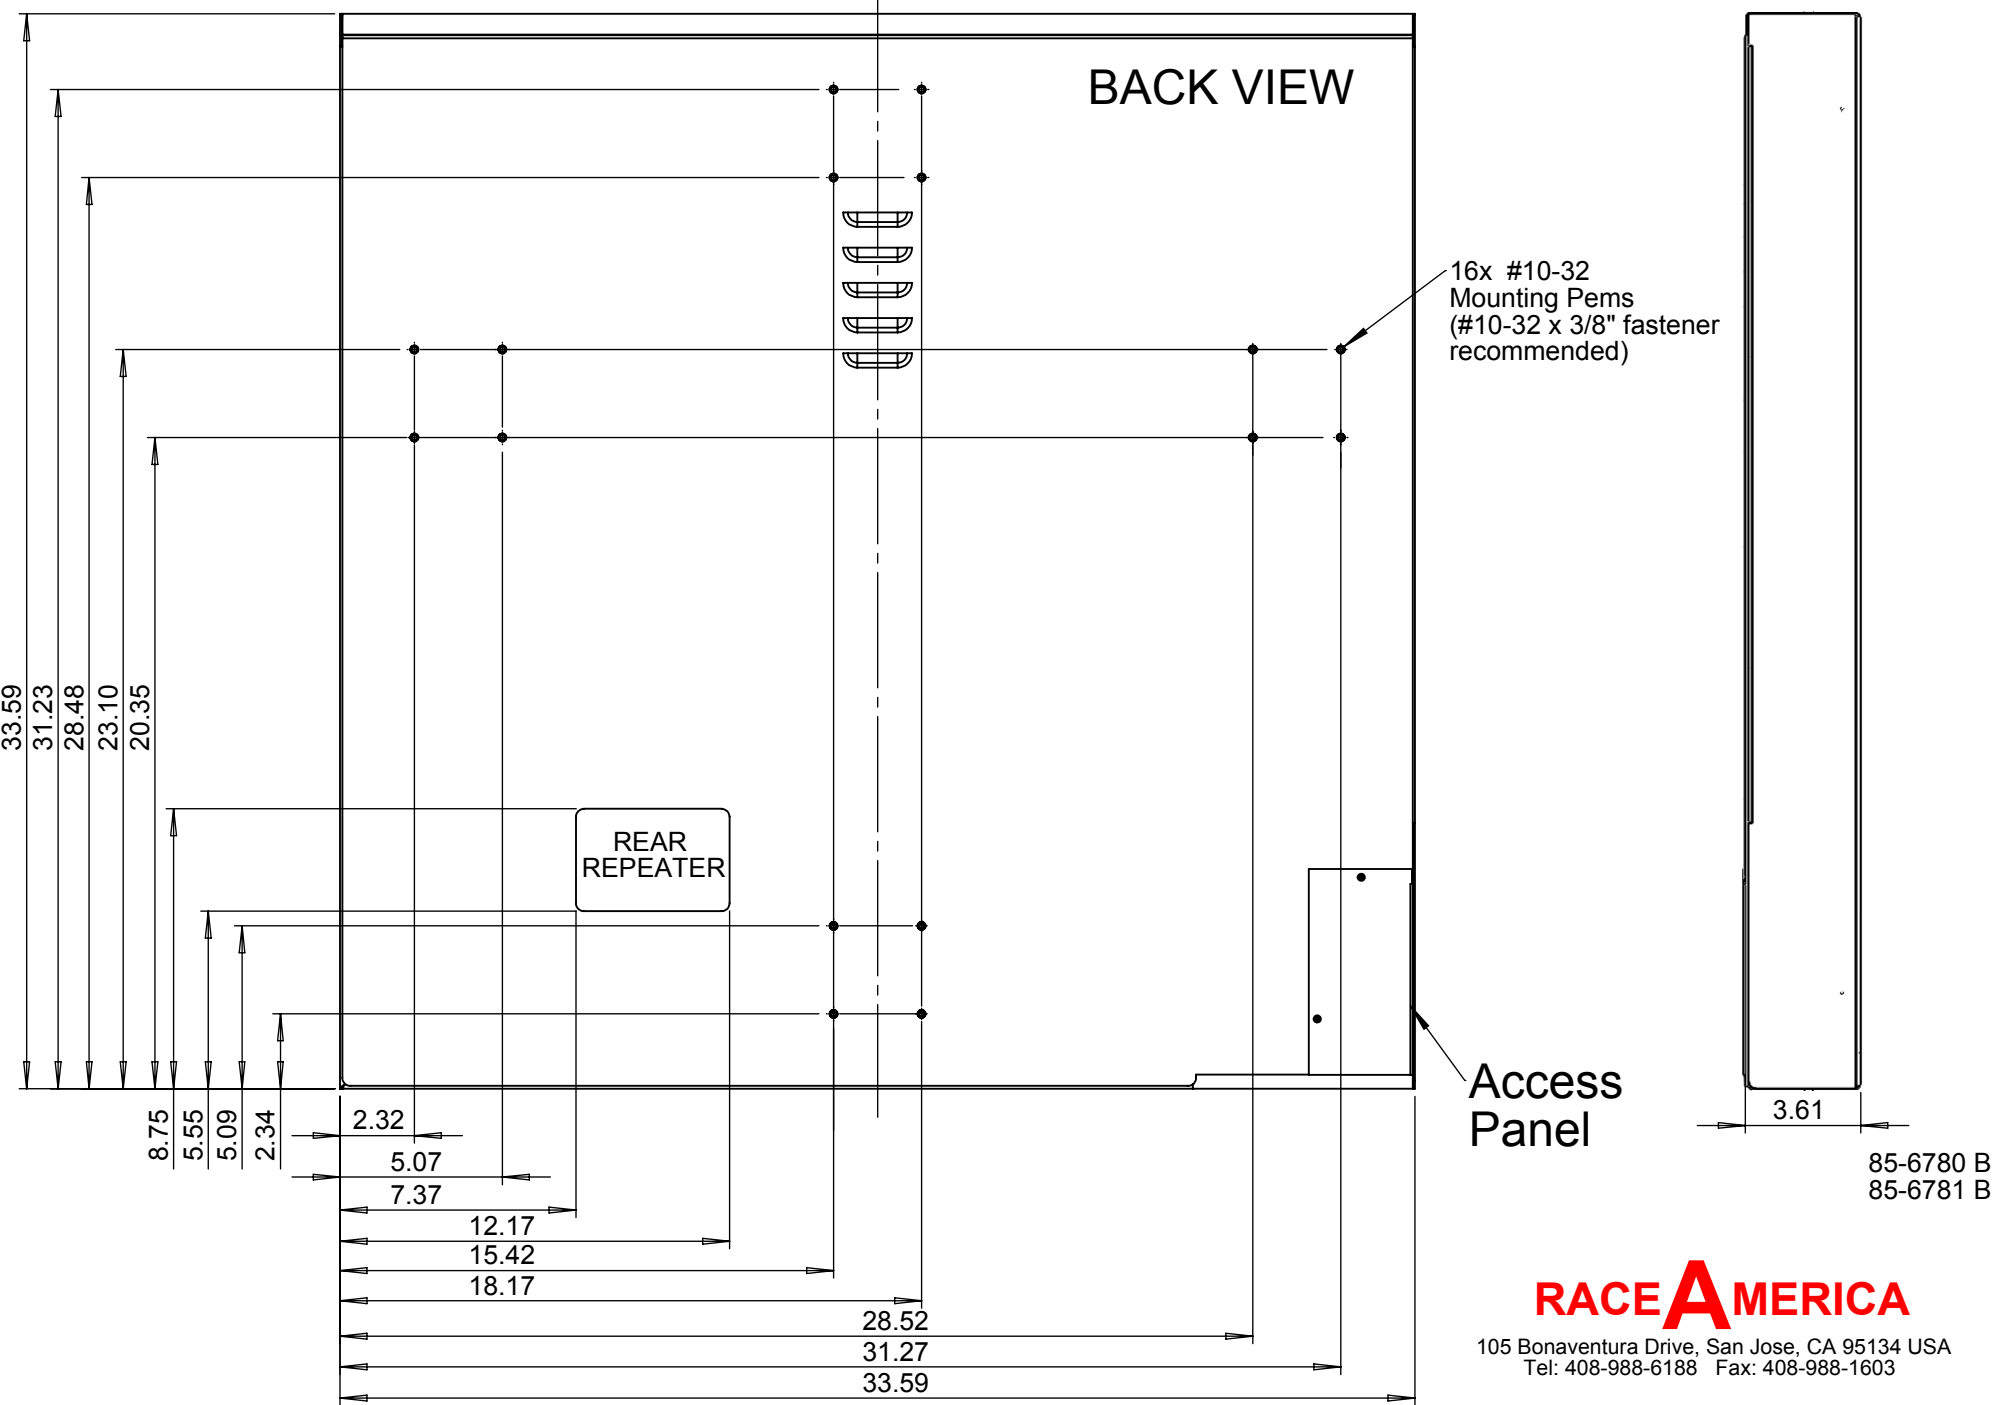

6715 MOUNTING LOCATIONS

RACE AMERICA

105 Bonaventura Drive, San Jose, CA 95134 USA
Tel: 408-988-6188 Fax: 408-988-1603