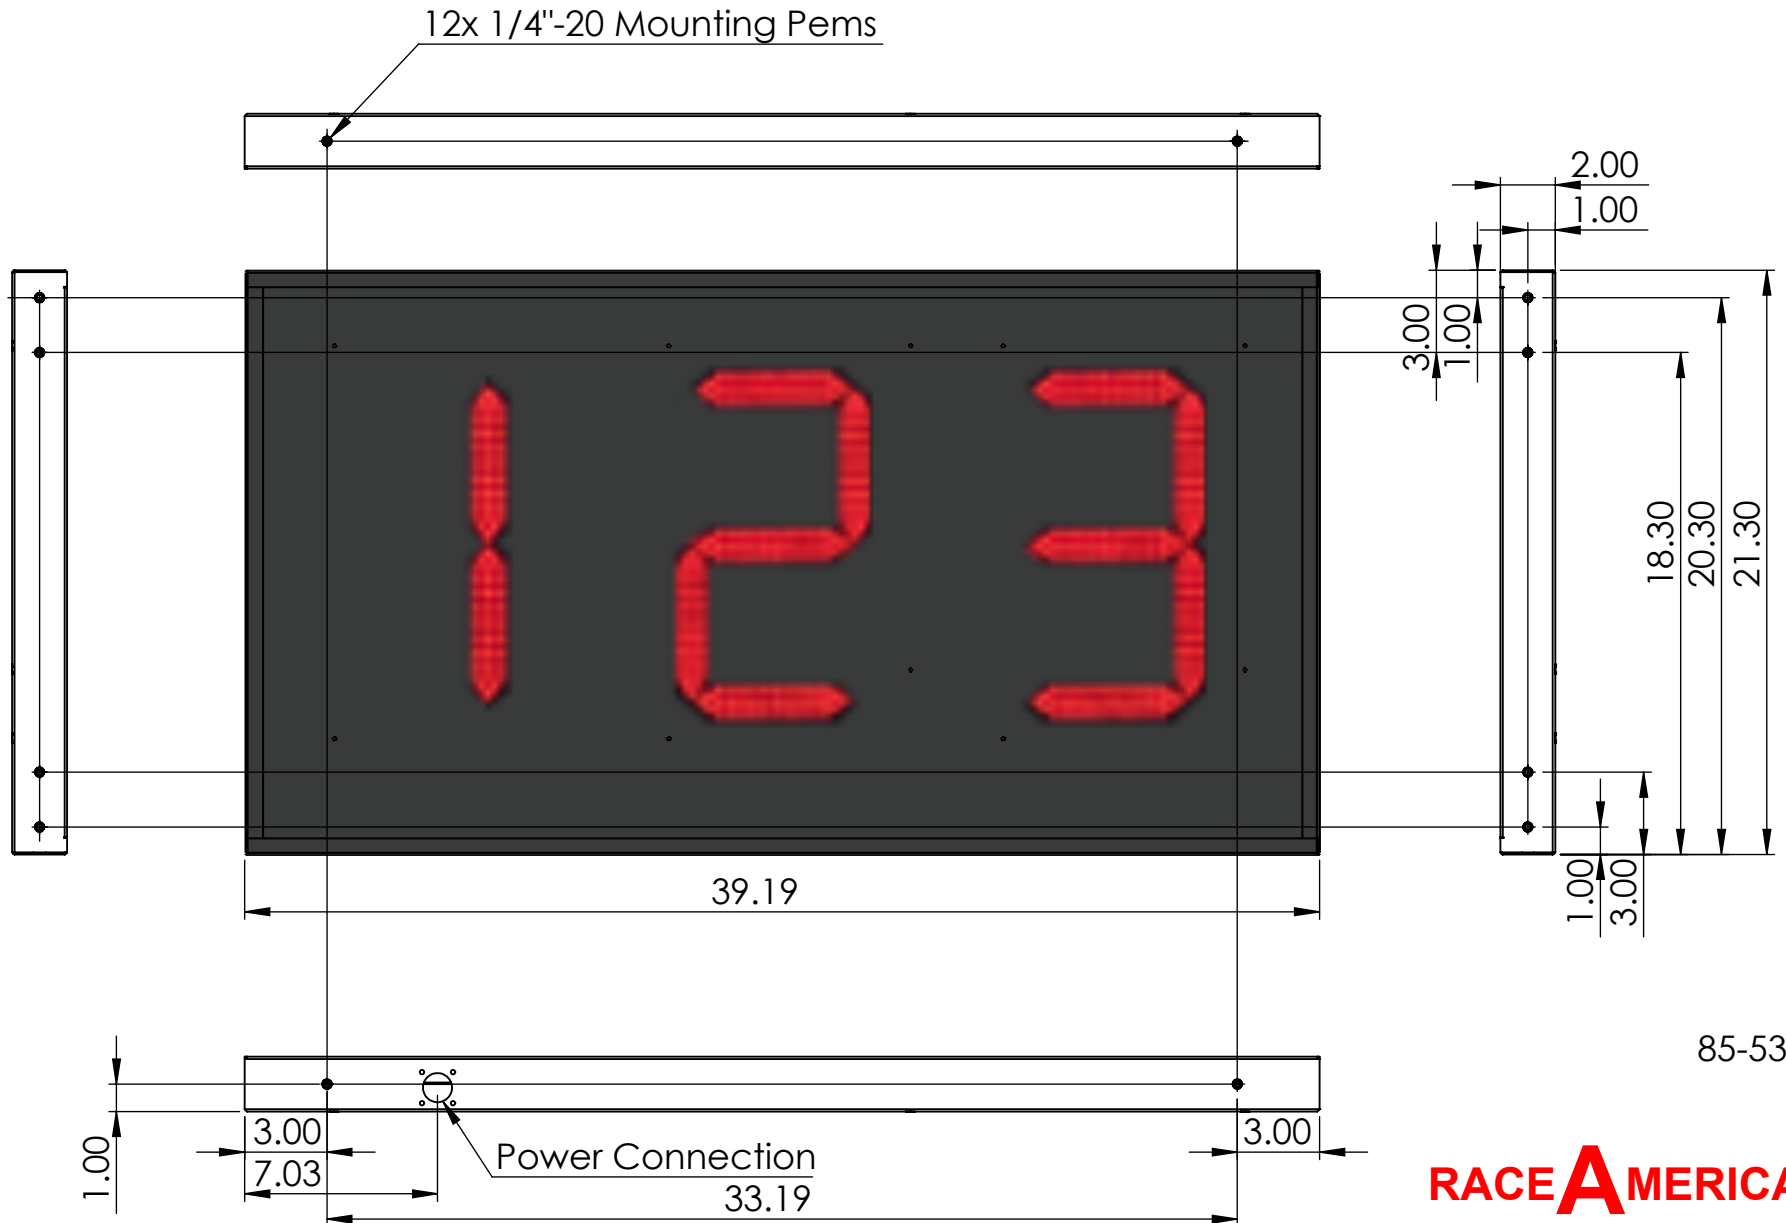

6673/6630 ENCLOSURE MOUNTING LOCATIONS

RACE AMERICA

105 Bonaventura Drive, San Jose, CA 95134 USA
Tel: 408-988-6188 Fax: 408-988-1603