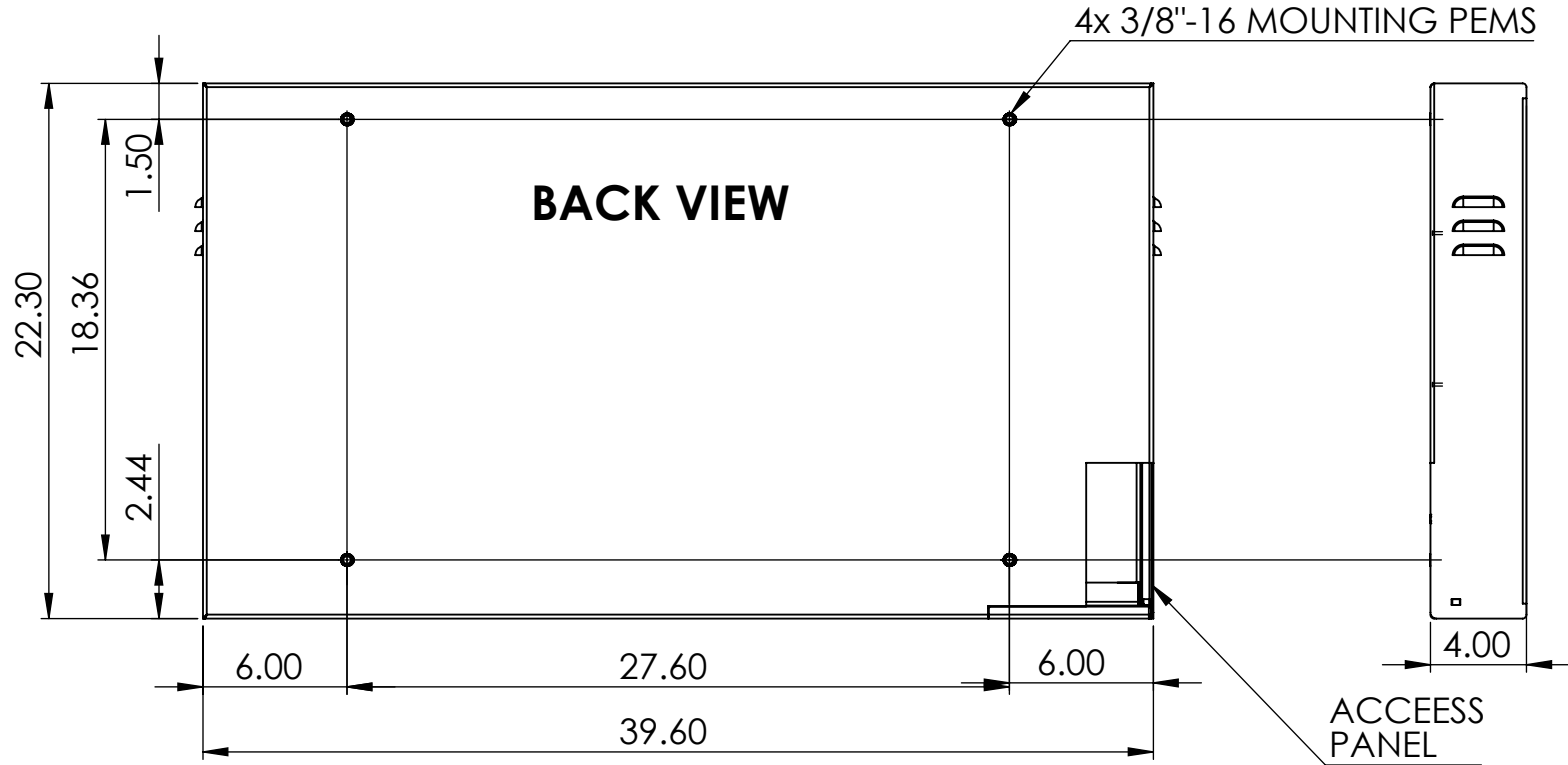

6673/6630 ENCLOSURE MOUNTING LOCATIONS

85-5315 E

RACE AMERICA

105 Bonaventura Drive, San Jose, CA 95134 USA
Tel: 408-988-6188 Fax: 408-988-1603