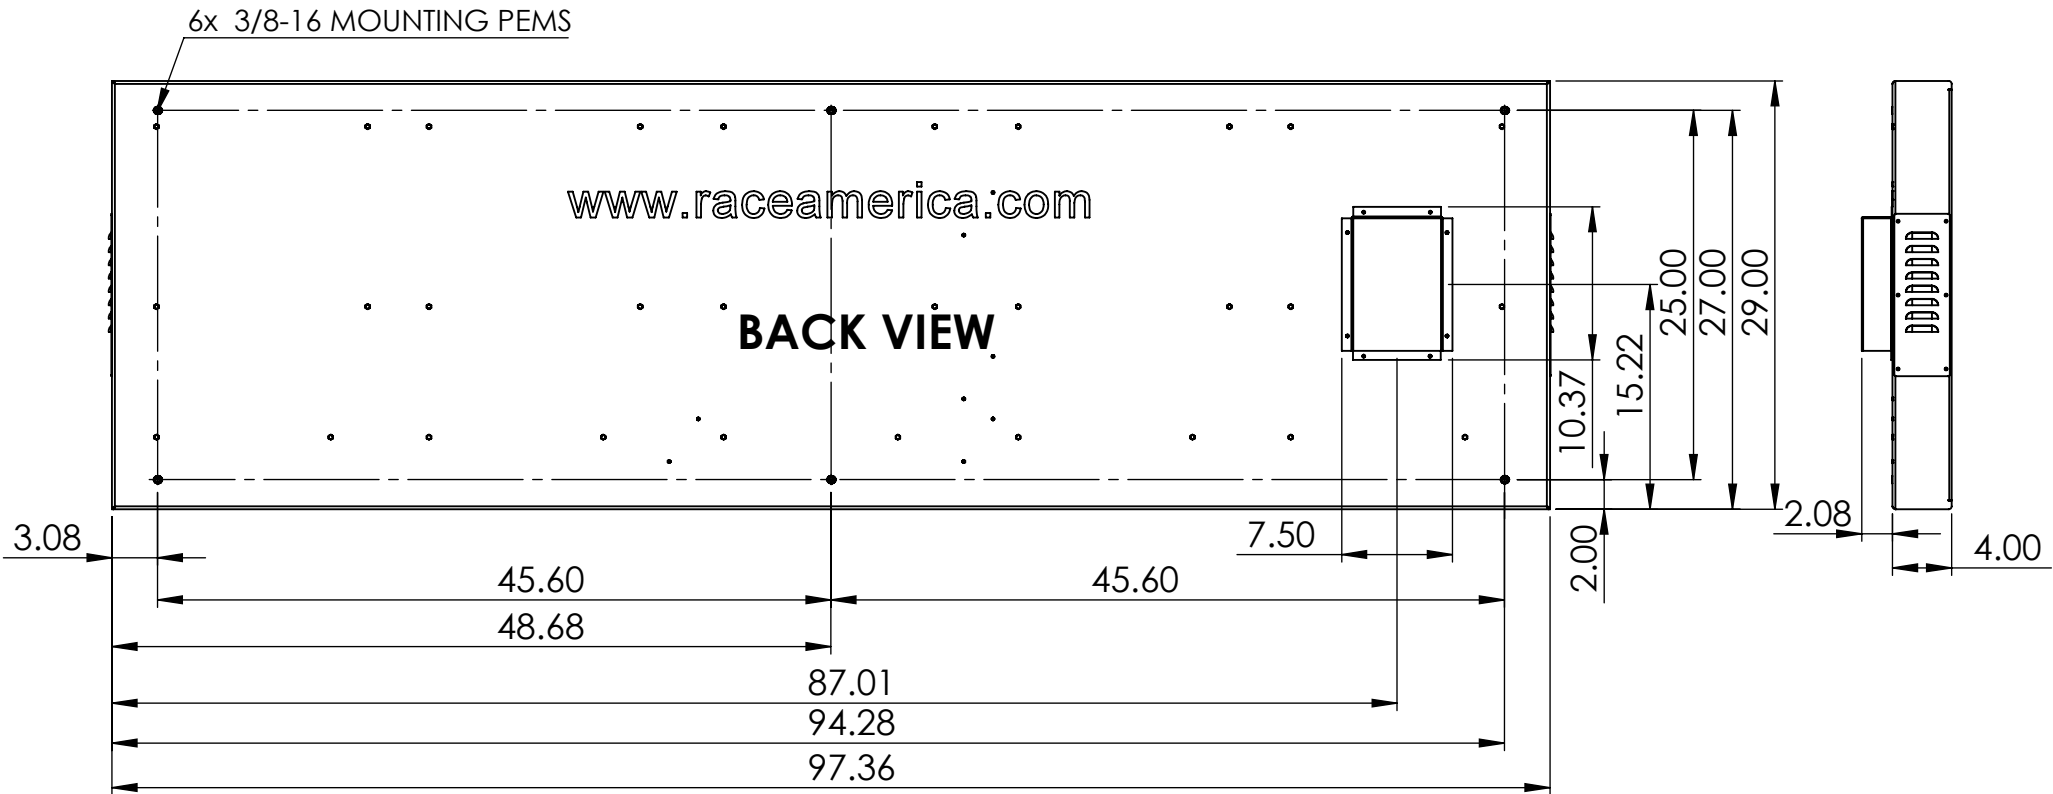

ENCLOSURE FOR 24"/61cm DIGITS MOUNTING LOCATIONS

85-5240 C

RACE AMERICA

280 Martin Ave, Unit 1, Santa Clara, CA 95050 USA
Tel: 408-988-6188 Fax: 408-988-1603