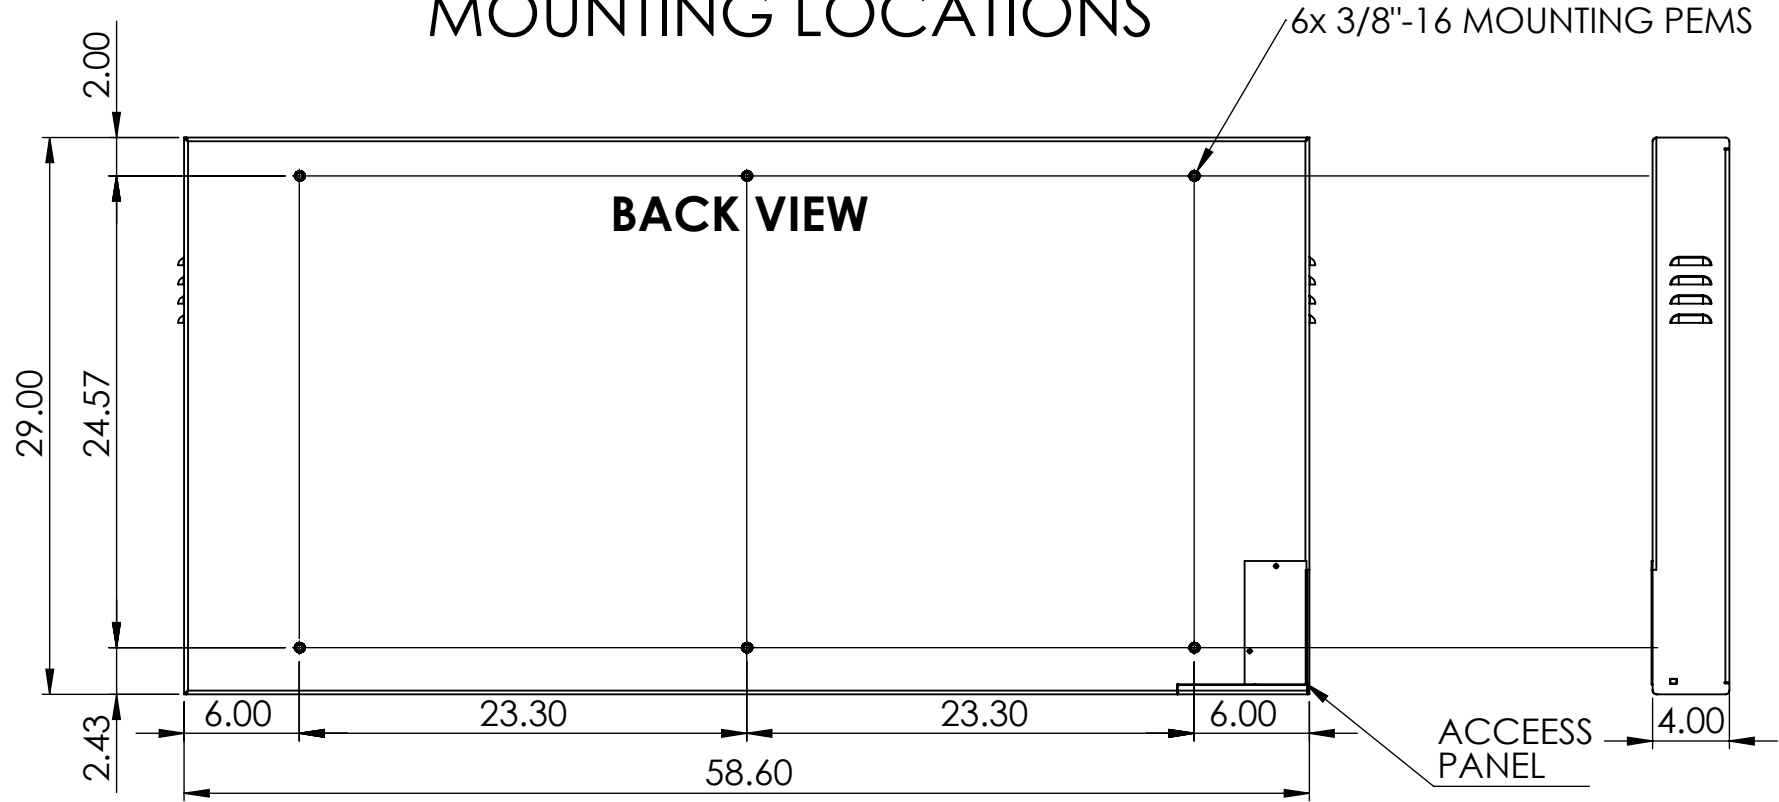

6473/6430 ENCLOSURE MOUNTING LOCATIONS

85-3248 A

RACE AMERICA

105 Bonaventura Drive, San Jose, CA 95134 USA
Tel: 408-988-6188 Fax: 408-988-1603