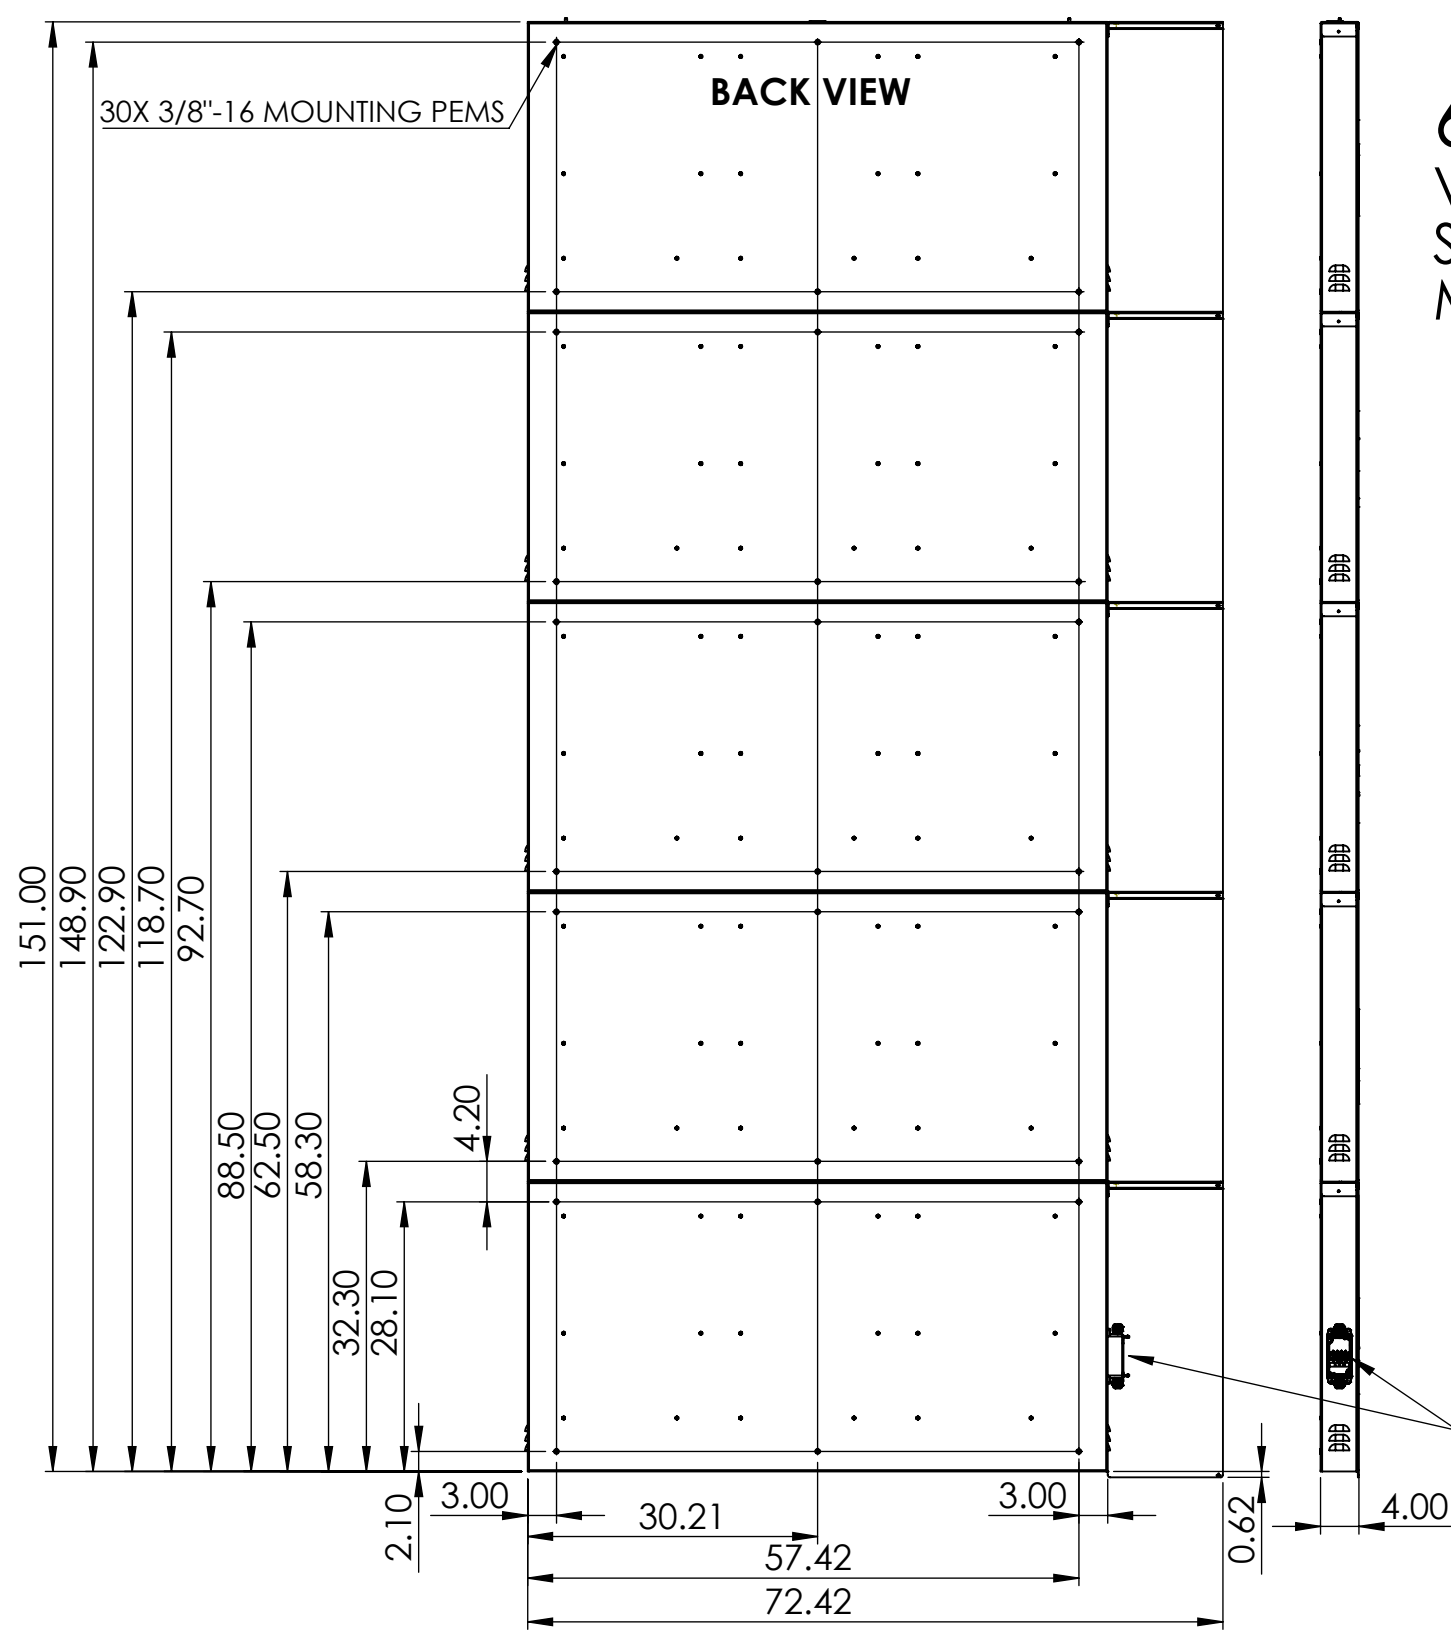

64855A

VERTICAL RACE TRACK SCOREBOARD

MOUNTING LOCATIONS

Power Input

85-3241A
85-3242 A

RACE AMERICA

105 Bonaventura Drive, San Jose, CA 95134 USA
Tel: 408-988-6188 Fax: 408-988-1603