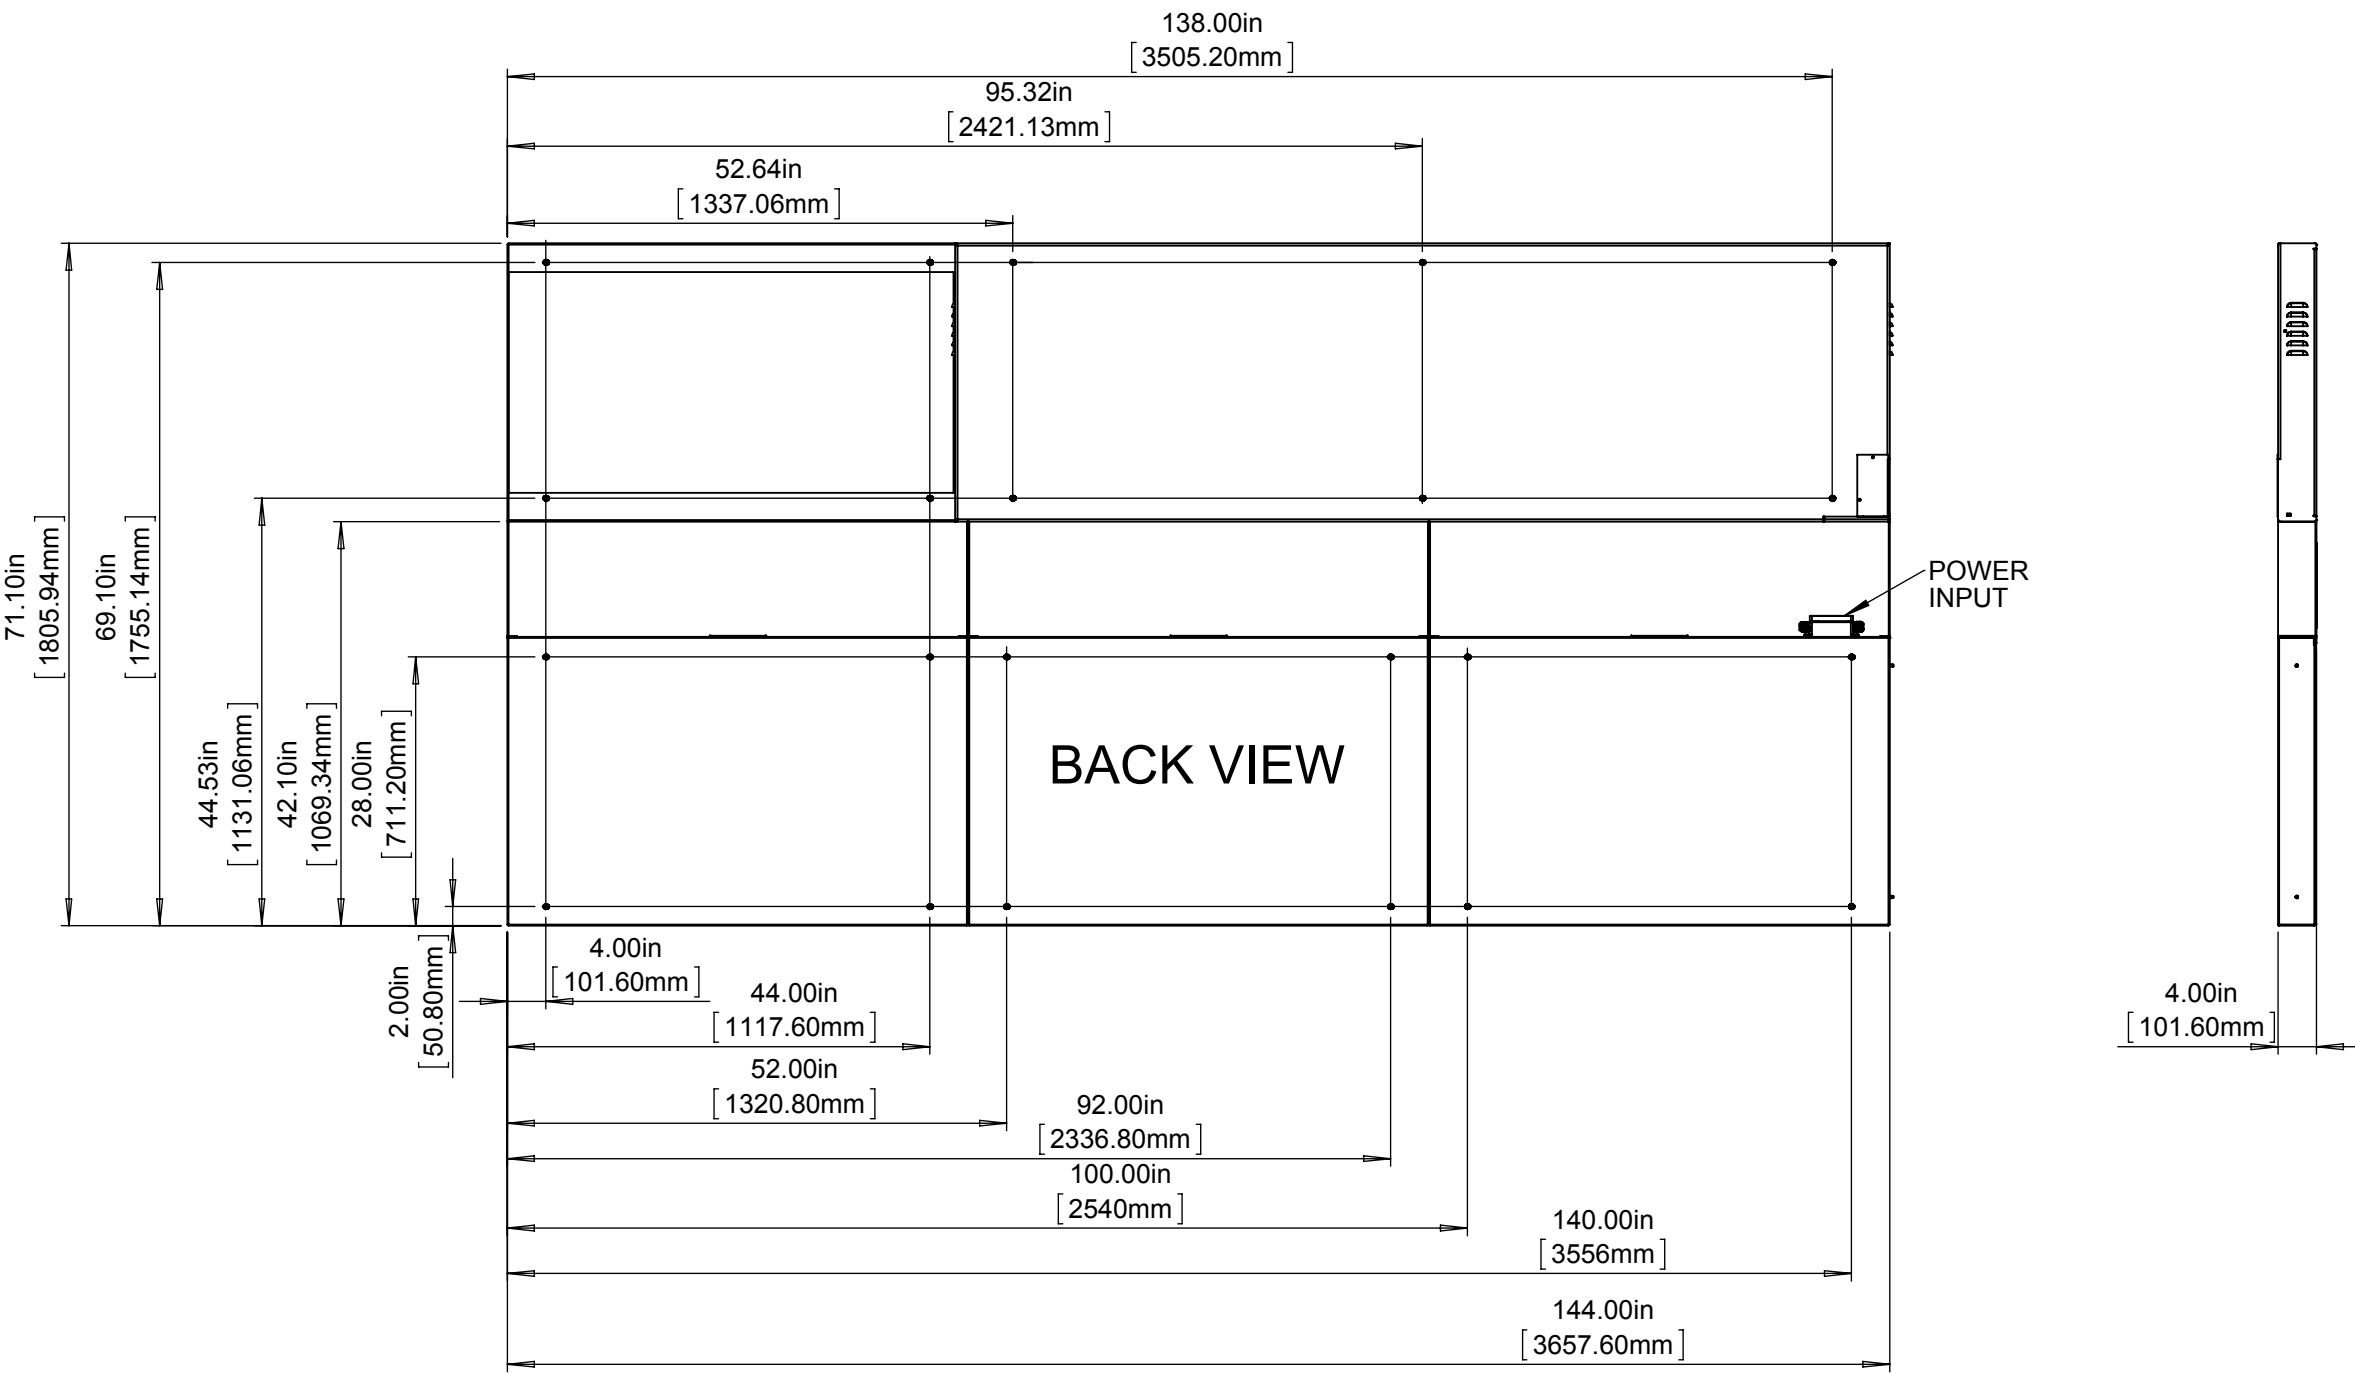

63636A + 6466L/T- Horizontal Race Track Scoreboard Mounting Diagram

85-4200 A
 85-4201 A
 85-4202 A
 85-4204 A

RACE AMERICA

105 Bonaventura Drive, San Jose, CA 95134 USA
 Tel: 408-988-6188 Fax: 408-988-1603