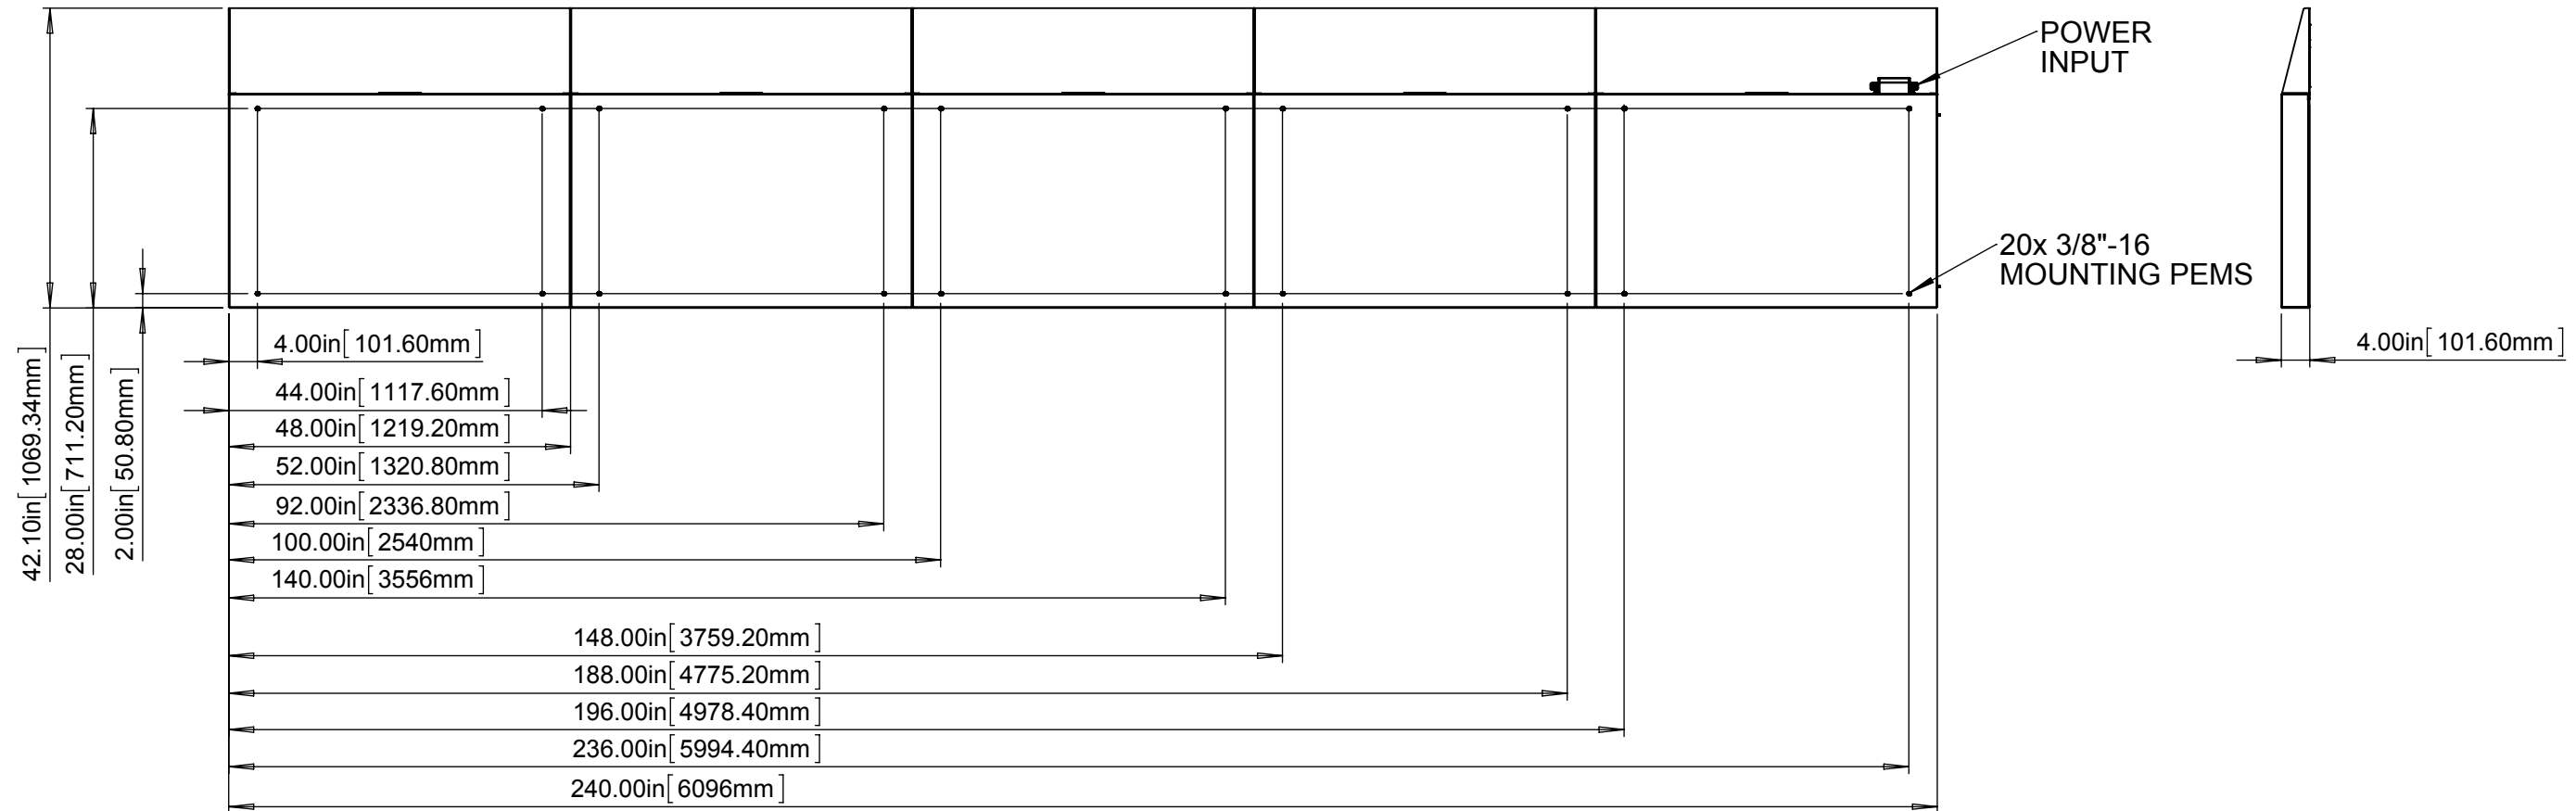

24" HORIZONTAL SCOREBOARD-TOP 5 MOUNTING LOCATIONS

BACK VIEW

85-4200A
85-4201A
85-4202A

RACE AMERICA

105 Bonaventura Drive, San Jose, CA 95134 USA
Tel: 408-988-6188 Fax: 408-988-1603