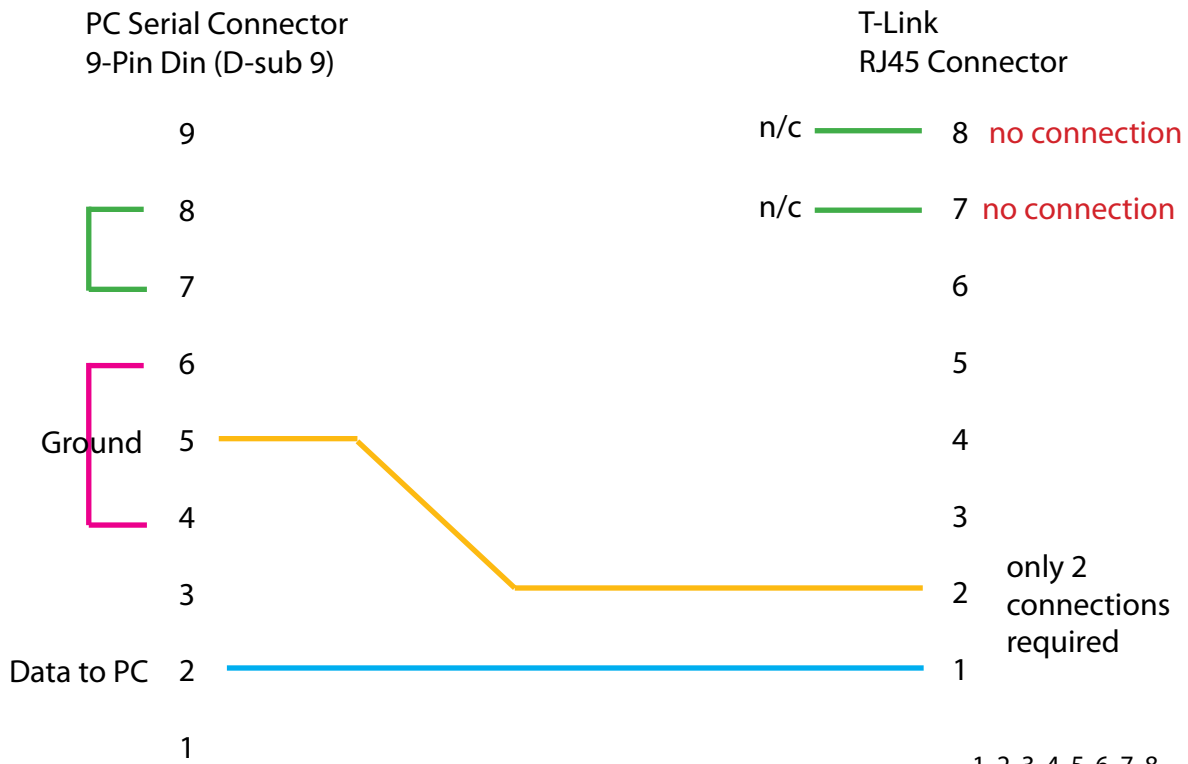

- Title: RaceAmerica T-Link Wireless to PC Serial Interconnect Cable
- Date: 08/09/12 updated

RaceAmerica Product Part Number: 06-TL02 (25ft)

Product Application: The RaceAmerica T-Link Wireless to PC Serial Cable is used to connect a RaceAmerica T-Link T-Port to a Personal Computer Serial Port with a 9-Pin serial port connection. This cable is made of heavy duty blue jacket CAT5e patch cable.

**Note:** No external connection should be made to T-Link pins 7 or 8 to avoid damage to T-Link.

RJ45 Sensor Cable Connector Pinouts  
(viewed contacts facing up and towards you/tab down)

This is the only PC serial cable used with T-link Wireless.