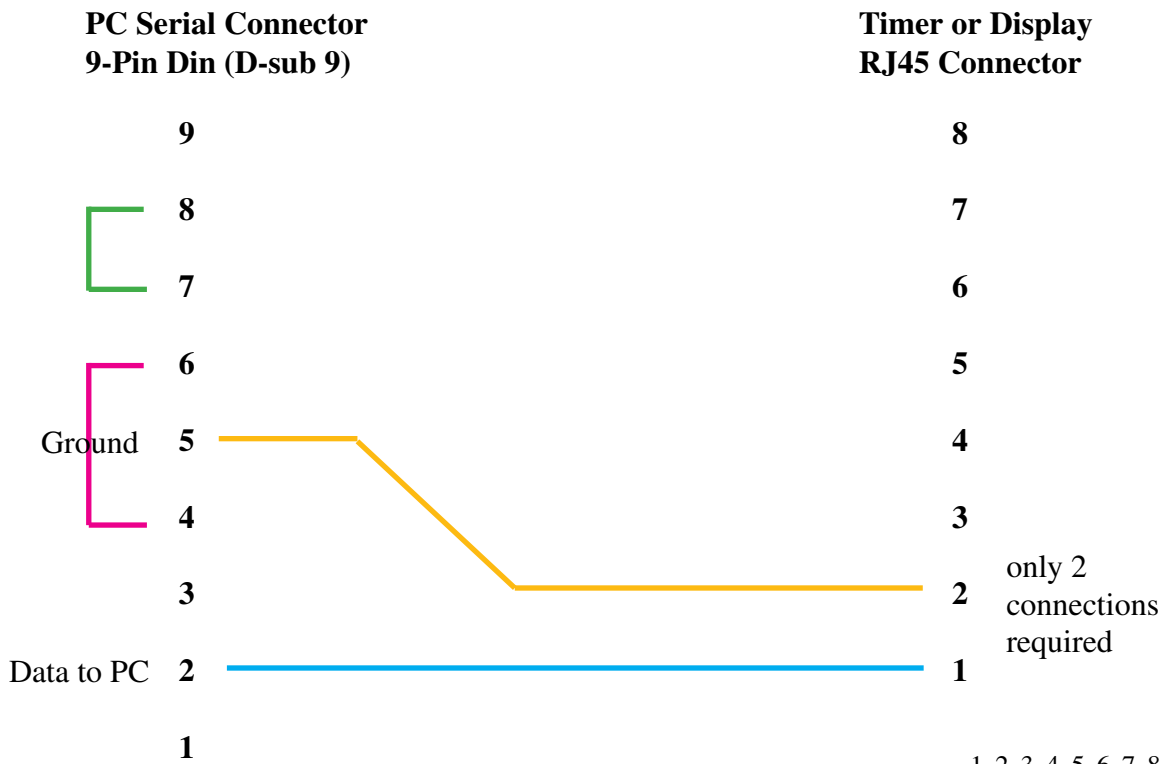

● Title: **RaceAmerica T-Link Wireless to PC Serial Interconnect Cable**

● Date: **07/19/07**

RaceAmerica Product Part Number: 06-TL02 (25ft)

Product Application: The RaceAmerica T-Link Wireless to PC Serial Cable is used to connect a RaceAmerica T-Link T-Port to a Personal Computer Serial Port with a 9-Pin serial port connection. This cable is made of heavy duty blue jacket CAT5e patch cable.

**RJ45 Sensor Cable
Connector Pinouts**
(viewed contacts facing up
and towards you/tab down)

This is the only PC serial cable used with T-link Wireless.