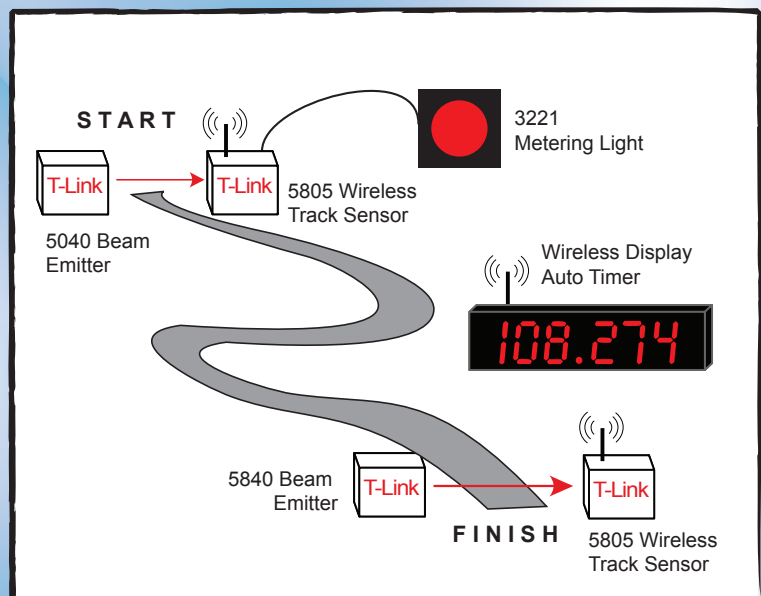

RACE AMERICA

INNOVATION. TECHNOLOGY. RELIABILITY.

WIRELESS | AUTO TIMER

Live Timing!
Unattended Operation!
Fully Standalone!

RaceAmerica's Wireless Auto Timers are completely standalone with unattended operation. The Auto Timer can continuously time up to two skiers serially on the course at a time, display each skier's time as they cross the finish line, and meter the next skier's start at the top of the hill. By pre-selecting the timer's run parameters, the Wireless Auto Timer can clear out skiers who have fallen and taken too long and meter in the next skier.

The Wireless Auto Timer is available with 4 or 6 digits and three digit sizes.

Digit Size	4-digit pn	6-digit pn
5in/13cm	4508BW	6508BW
8in/20cm	4808BW	6808BW
24in/61cm	4408W	6408W

Models with 5in/13cm and 8in/20cm digits have Internal Wireless and Internal Rechargeable Batteries. Models with 24in/61cm digits have Internal Wireless and are powered by 110VAC, 230VAC 25VDC power sources.

The Wireless Auto Timers operate with RaceAmerica's T-Link Wireless Track Sensors at the top and bottom of the hill providing consistent accuracy of 0.001 seconds without interference to the wireless communications.

PACKAGE INCLUDES:

Wireless Display Timer w/ internal battery (1), Battery chargers (2), 5840B Beam Emitters (2), 5805C Wireless Track Sensor (2), Owners Manual (1)