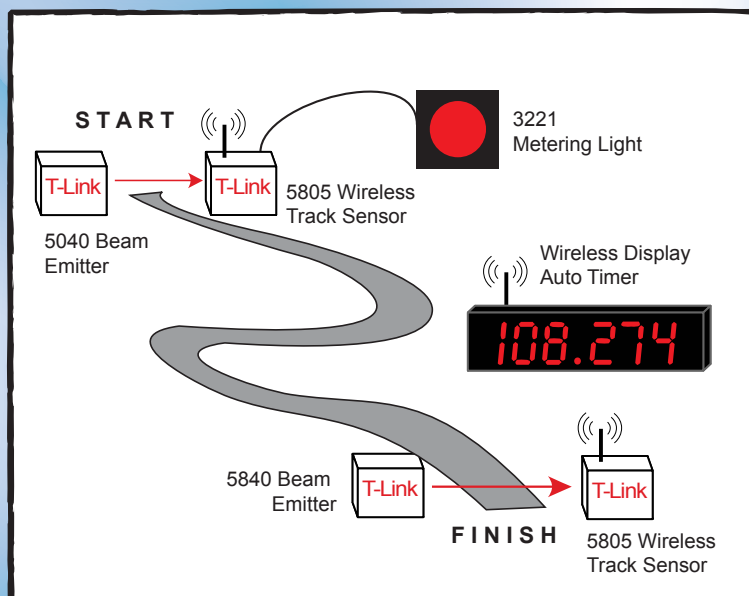

WIRELESS | AUTO TIMER

Live Timing!
Unattended Operation!
Fully Standalone!

RaceAmerica's Wireless Auto Timers are completely standalone with unattended operation. The Auto Timer can continuously time up to two skiers serially on the course at a time, display each skier's time as they cross the finish line, and meter the next skier's start at the top of the hill. By pre-selecting the timer's run parameters, the Wireless Auto Timer can clear out skiers who have fallen and taken too long and meter in the next skier.

The Wireless Auto Timer is available with 4 or 6 digits and three digit sizes.

Digit Size	4-digit pn	6-digit pn
5in/13cm	4508BW	6508BW
8in/20cm	4808BW	6808BW
24in/61cm	4408W	6408W

Models with 5in/13cm and 8in/20cm digits have Internal Wireless and Internal Rechargeable Batteries. Models with 24in/61cm digits have Internal Wireless and are powered by 110VAC, 230VAC 25VDC power sources.

The Wireless Auto Timers operate with RaceAmerica's T-Link Wireless Track Sensors at the top and bottom of the hill providing consistent accuracy of 0.001 seconds without interference to the wireless communications.

PACKAGE INCLUDES:

Wireless Display Timer w/ internal battery (1), Battery chargers (2), 5840B Beam Emitters (2), 5805C Wireless Track Sensor (2), Owners Manual (1)